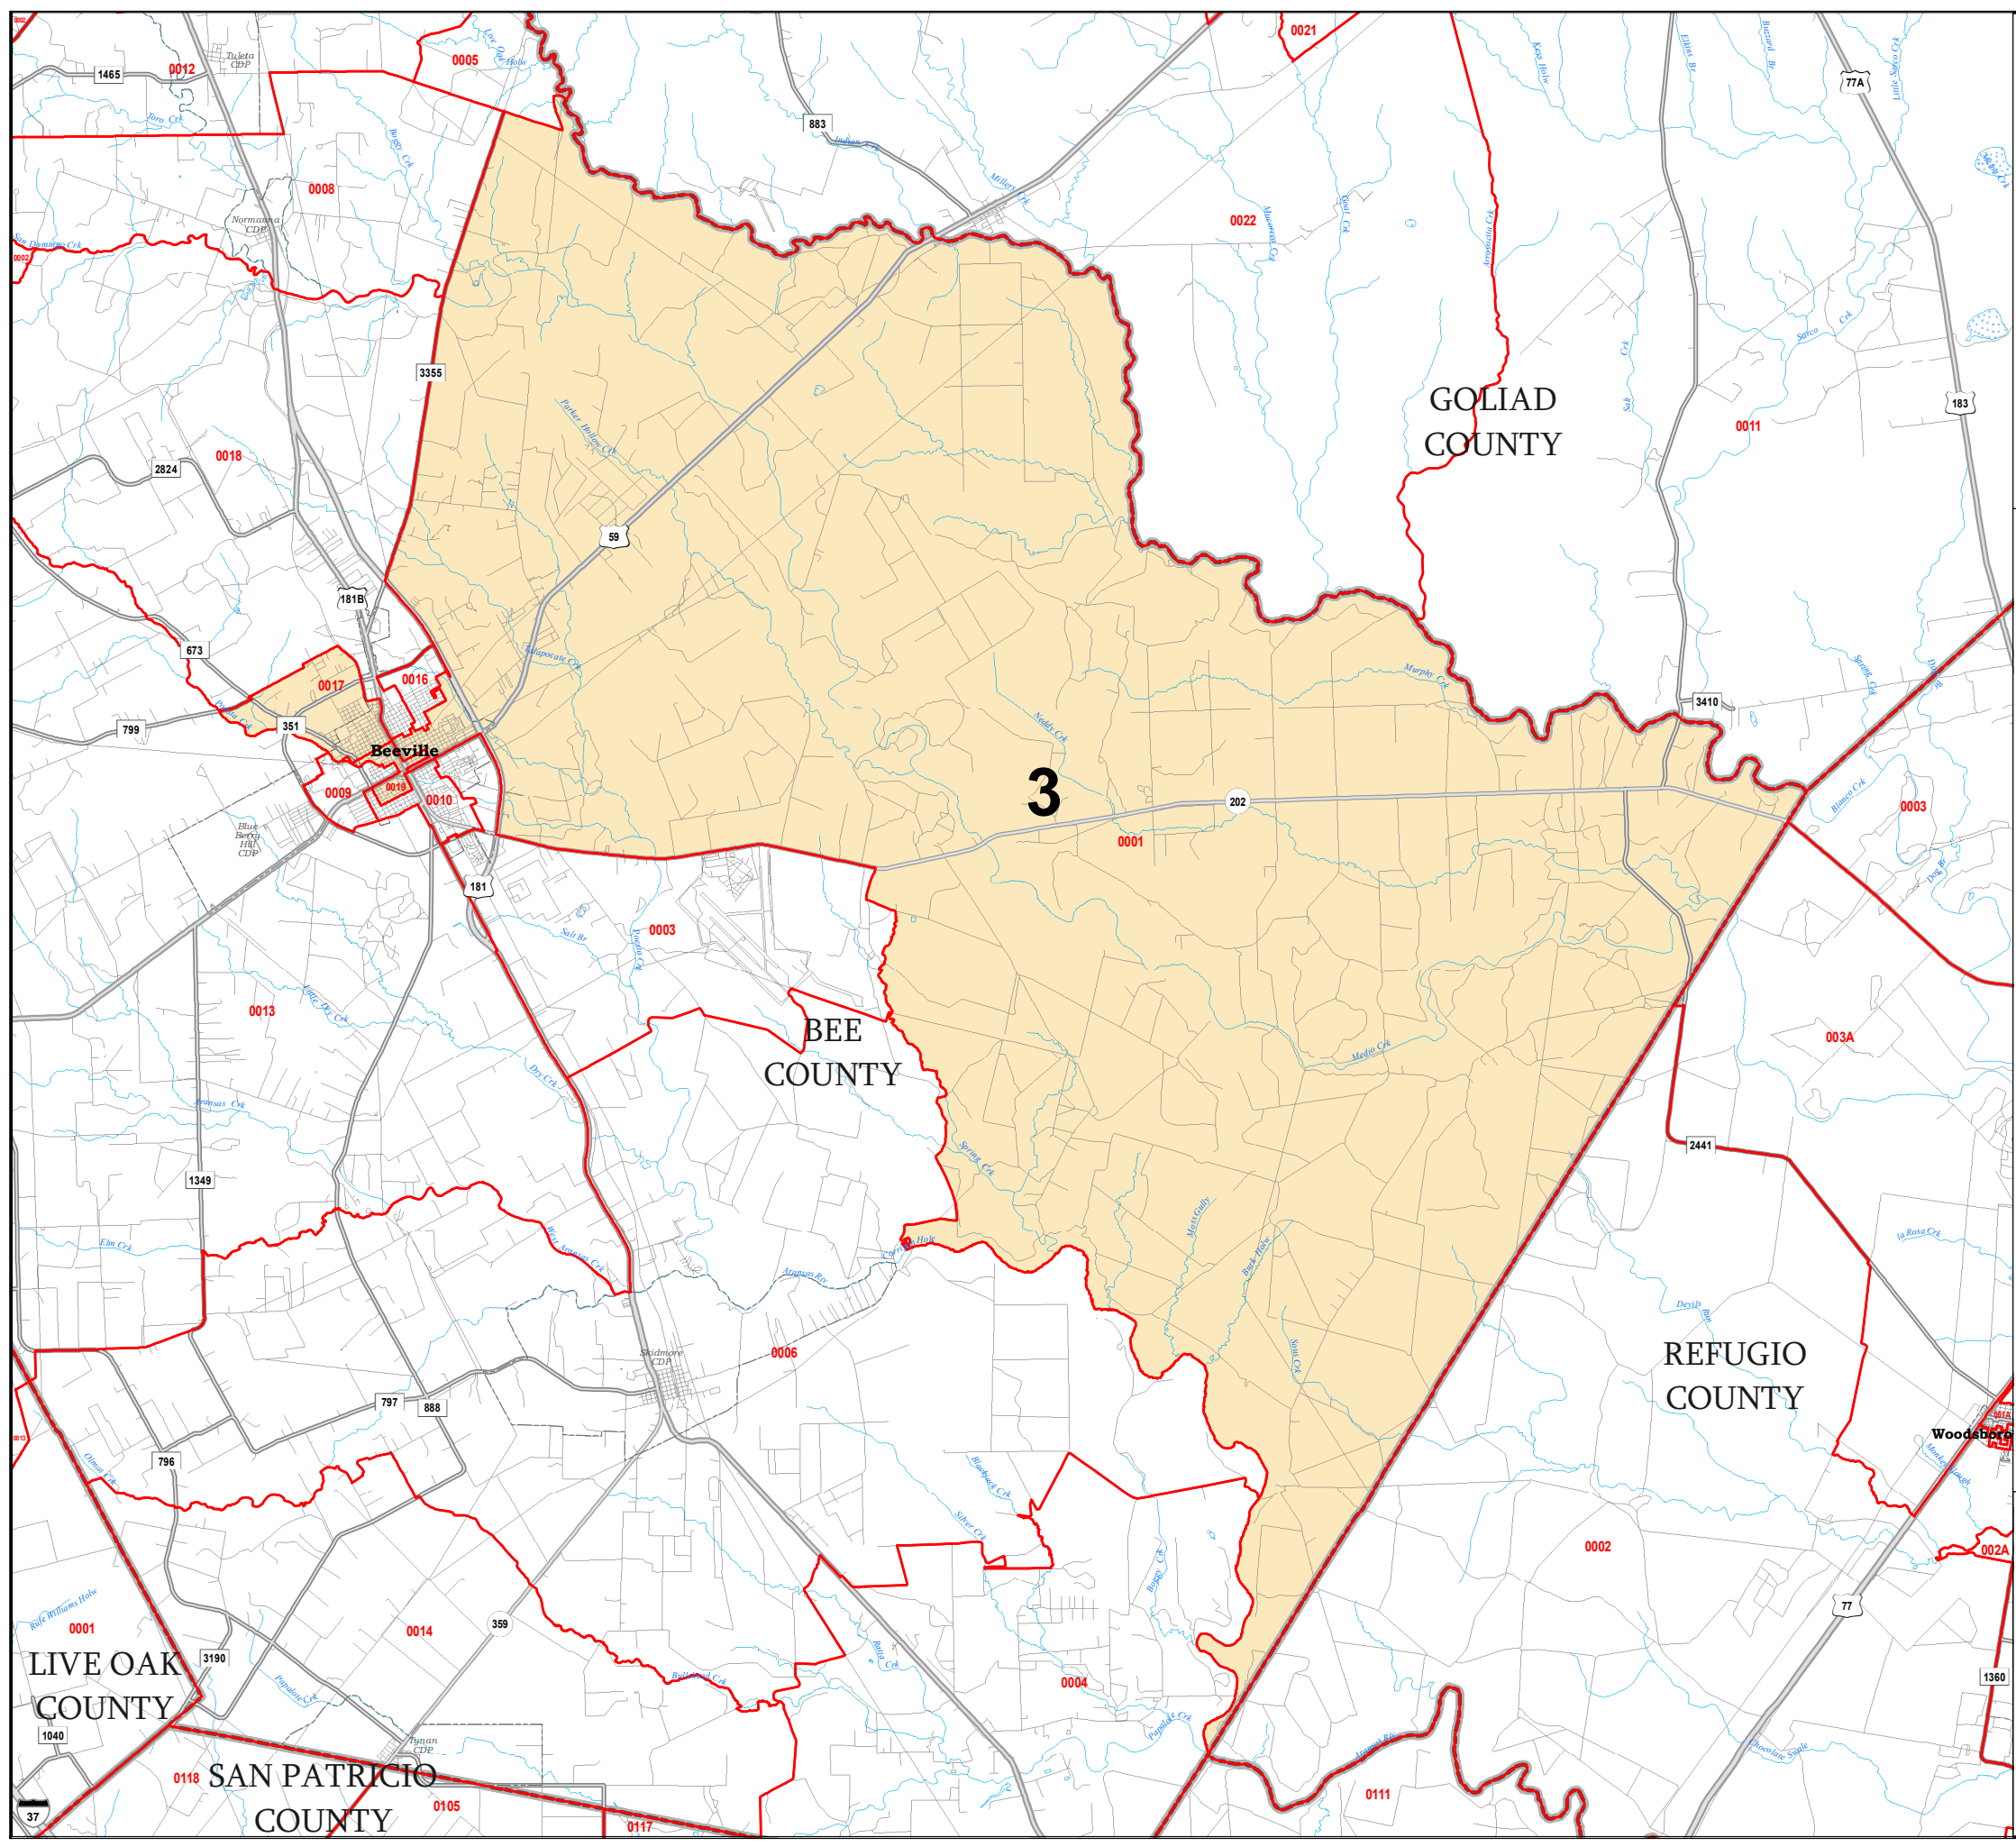

BEE COUNTY

County Commissioner Precinct 3 with 2017 Election Precincts

- Cities**
- Census Designated Places (CDPs)*
- COUNTIES**
- Water*
- Streams*
- 2017 Election Precincts**
- County Commissioner Precincts**

Boundaries other than for legislative, congressional, or State Board of Education districts are for informational purposes only and may be approximate.

LIVE OAK COUNTY
SAN PATRICIO COUNTY

REFUGIO COUNTY

GOLIAD COUNTY

BEE COUNTY

3